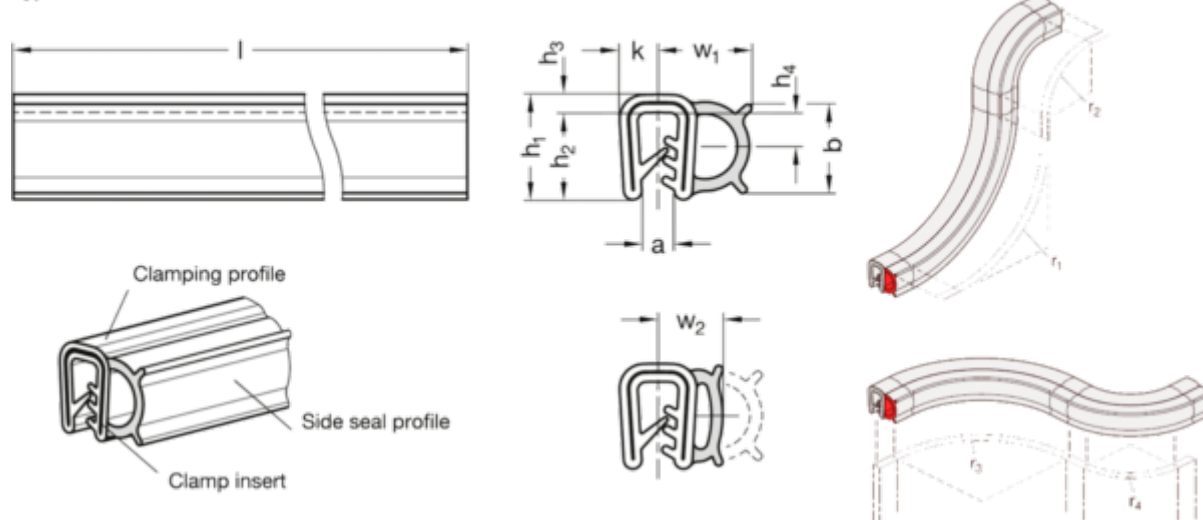

Article number: 202180EPDM115D20

Description: E+G Edge protection seal GN 2180-EPDM-11,5-D-20

Measures

Type D

a	= 0.8 - 2.5	r1	= 30
b	= 8.75	r2	= 40
h1	= 11.5	r3	= 80
h2	= 9	r4	= 40
h3	= 2.5	w1	= 8.5
h4	= 3.75	w2 up to 50%	= 6.75
l (Meter)	= 20	Weight in (g)	= 2500
k	= 4		